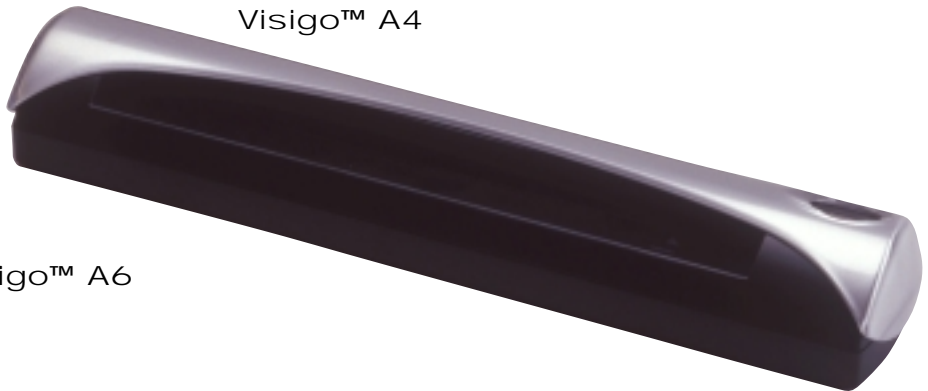

Ambir Sheet-fed Scanners

TravelScan®

TravelScan® Pro

Visigo™ A4

Visigo™ A6

Light-weight, yet powerful, our complete line of scanners are the ideal solution for both desktop and mobile use.

Visigo and TravelScan scanners are personal/workstation scanners with excellent functionality in product footprints a fraction of the size of comparable flat-bed scanners. Given their small size, these scanners are an ideal solution for both mobile and desktop users - and portability and workstation setup is simple - Visigo and TravelScan scanners draw power directly from laptop or desktop computers so that users do not need to travel with a bulky AC adapter or to clutter up office workspace with another power cord. All Visigo and TravelScan scanners include a carrying case for travel and storage and a mounting solution kit for vertical or horizontal mounting to optimize workstation setup in office environment.

With the most complete line of sheet-fed scanners in the world, we are certain to have a document capture solution for your specific needs.

Visigo™ A6

Visigo™ A4

TravelScan® Pro

TravelScan®

- Ideal for scanning business cards, ID cards, insurance cards, checks and photos
- 600dpi 24-bit color, grayscale and B/W
- Specially designed to scan thick laminate and embossed character ID cards
- Compact size takes up very little space on your desk or in your bag
- Draws power from the computer - no need for bulky power adapter

- Powerful enough for your desktop, small enough for your notebook bag
- 600dpi 32-bit color, grayscale and B/W
- Scans documents up to 8.5 x 14" size, including business cards and photos
- Automatic application 'Launch' button
- Draws power from the computer - no need for bulky power adapter